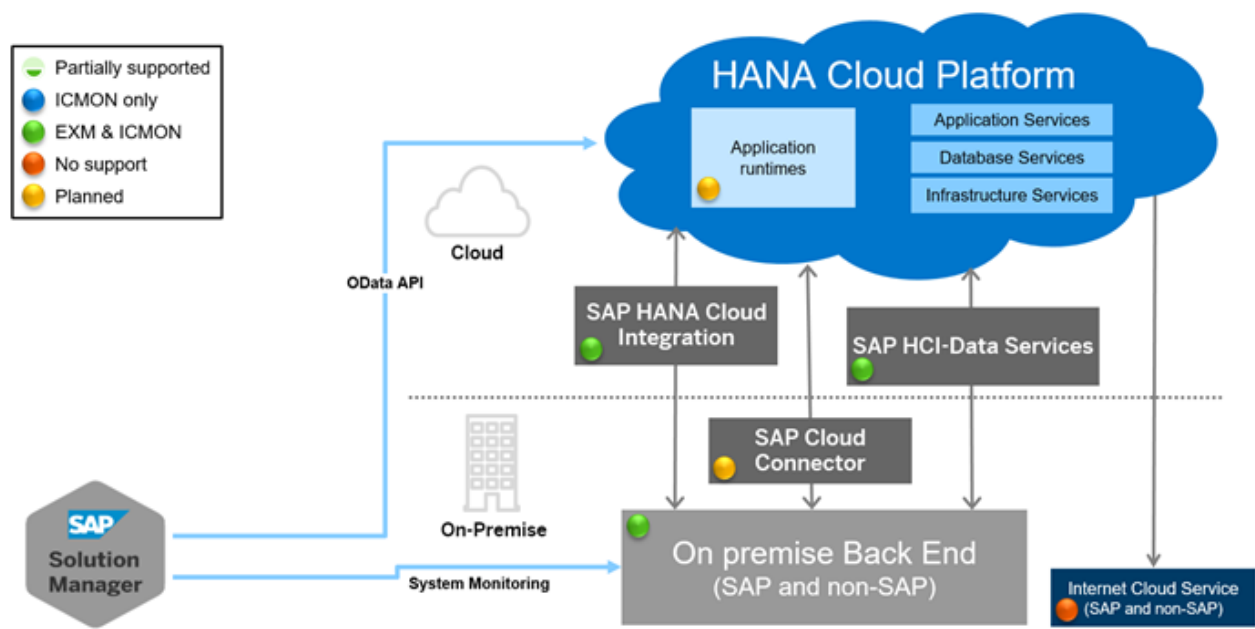

SAP HANA CLOUD PLATFORM

DECEMBER 7, 2017 KAUSTUBH SATPUTE LEAVE A COMMENT EDIT

SAP HANA Cloud Platform, the in-memory Platform-as-a-Service offering from SAP, enables customers and developers to build, extend, and run applications on SAP HANA in the cloud. It provides access to a development environment in the cloud. The platform includes a comprehensive set of services for integration, enterprise mobility, collaboration, and analytics.

SAP Cloud Platform has different options to integrate with on-premise systems, most of them we are already able to fully monitor, like SAP HCI and SAP HCI for DS. Monitoring of the SAP Cloud Connector is planned.

SAP HANA Cloud Platform

SAP Cloud Platform contains many services. For a better overview, they were assigned to several categories. The following list contains all the categories defined by SAP:[\[22\]](#)